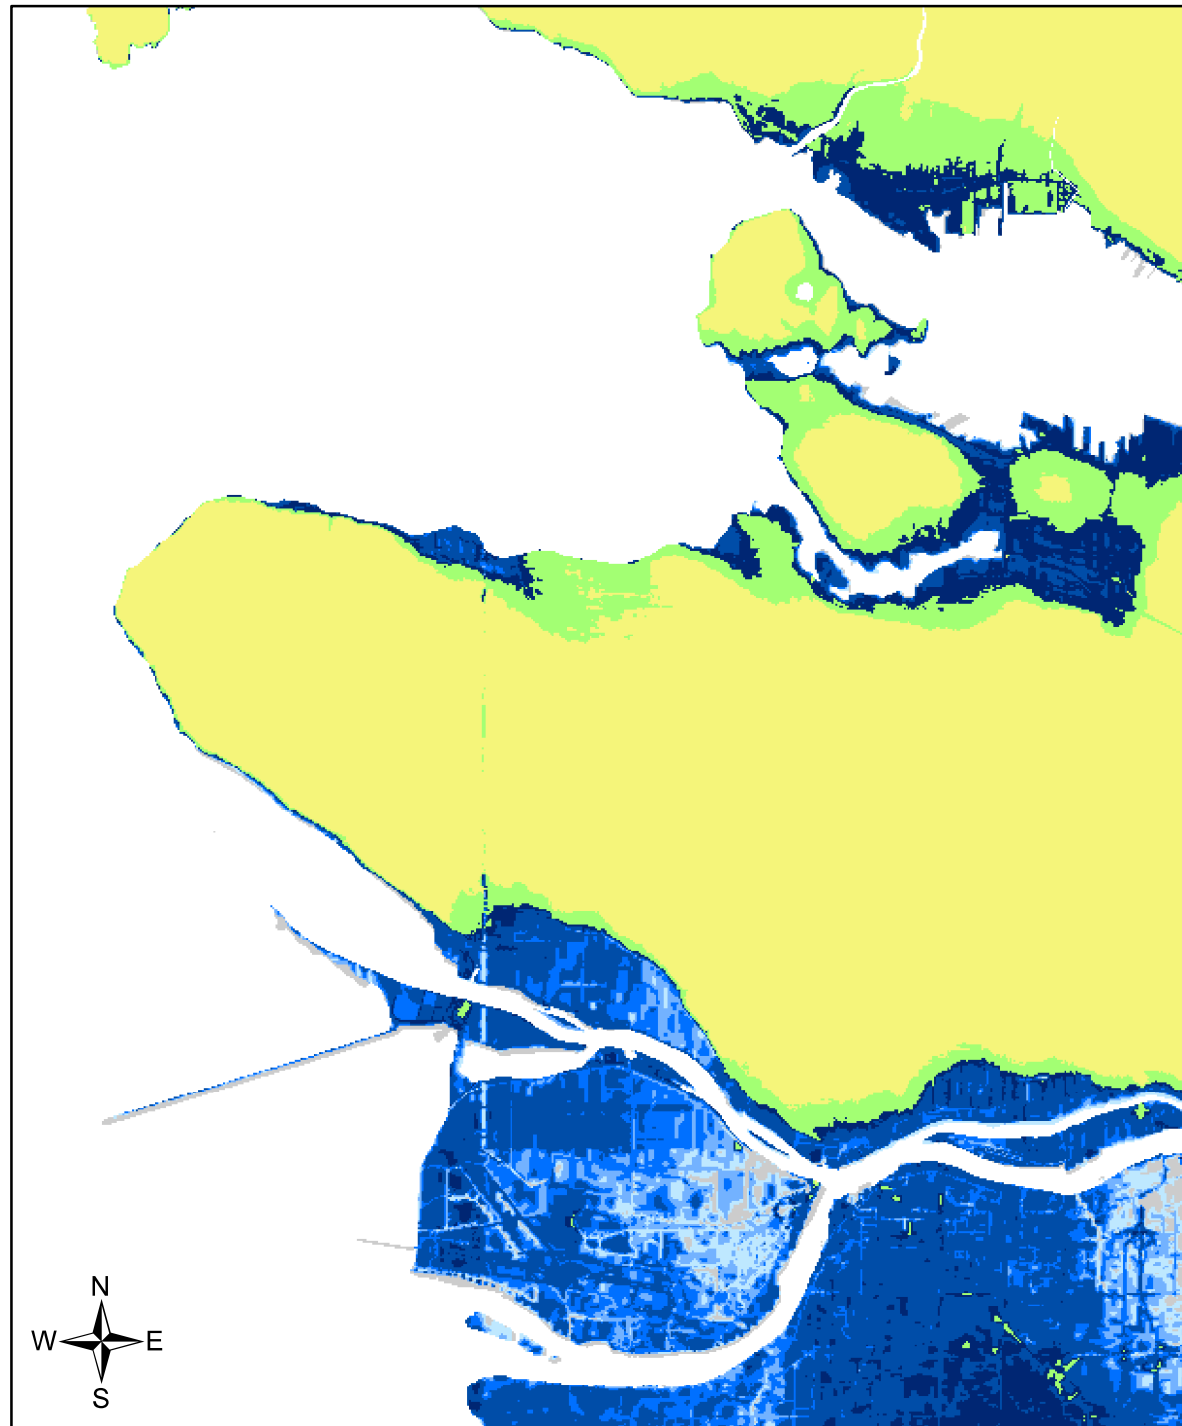

Vancouver Elevation

Elevation Meters

dem92g

VALUE

4,000 2,000 0 4,000 Meters