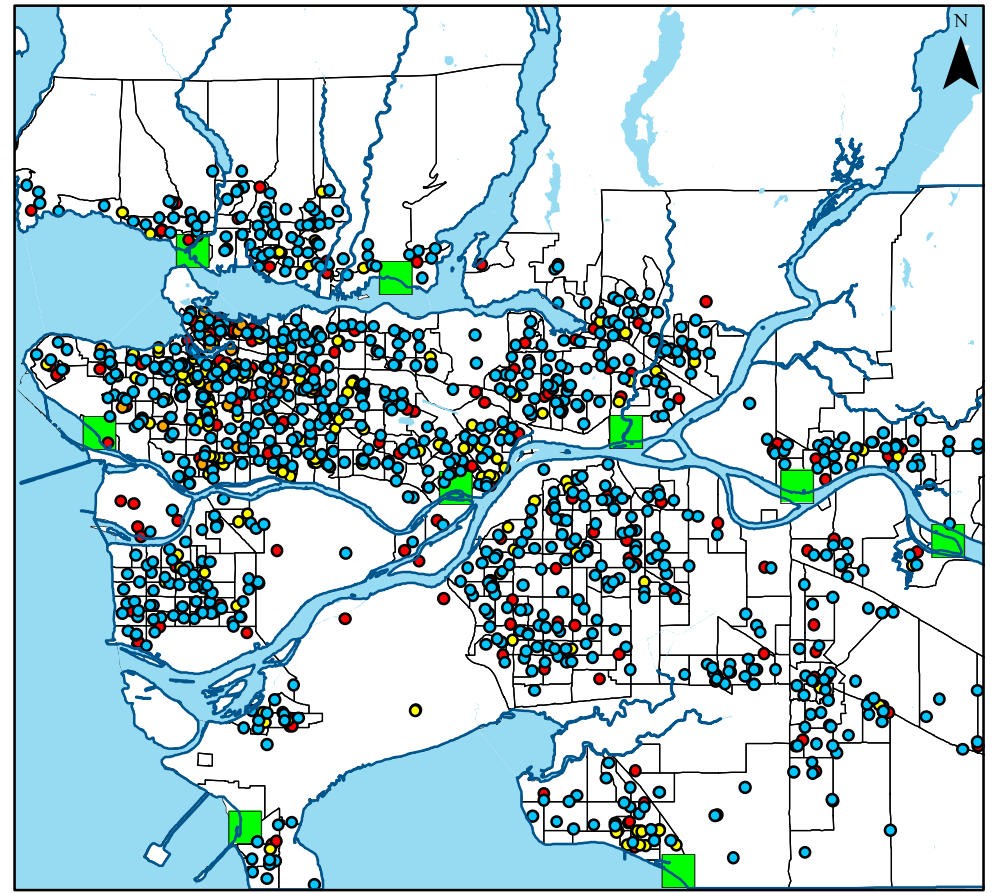

First Nations Access to Public Services in Greater Vancouver

0 2.5 5 10 15 20
Kilometers

- Community Centres
- First Responders
- Hospitals
- Public Schools
- First Nation Communities
- 5.0 km Buffer Distance

Madison Simboli and Yevgen Stets
Source: UBC Geography and Data BC
04/01/2019