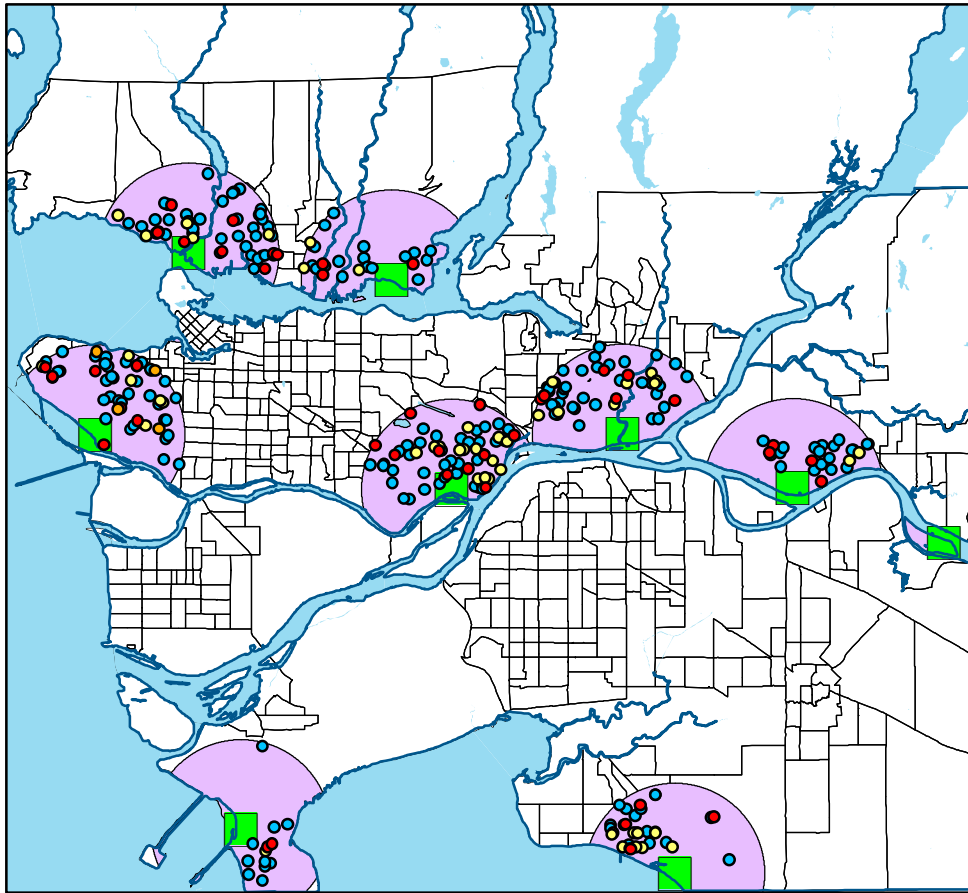

First Nations Access to Public Services in Greater Vancouver

0 2.5 5 10 15 20
Kilometers

- Community Centres
- First Responders
- Hospitals
- Public Schools
- First Nation Communities
- 5.0 km Buffer Distance

Madison Simboli and Yevgen Stets
Source: UBC Geography and Data BC
04/01/2019