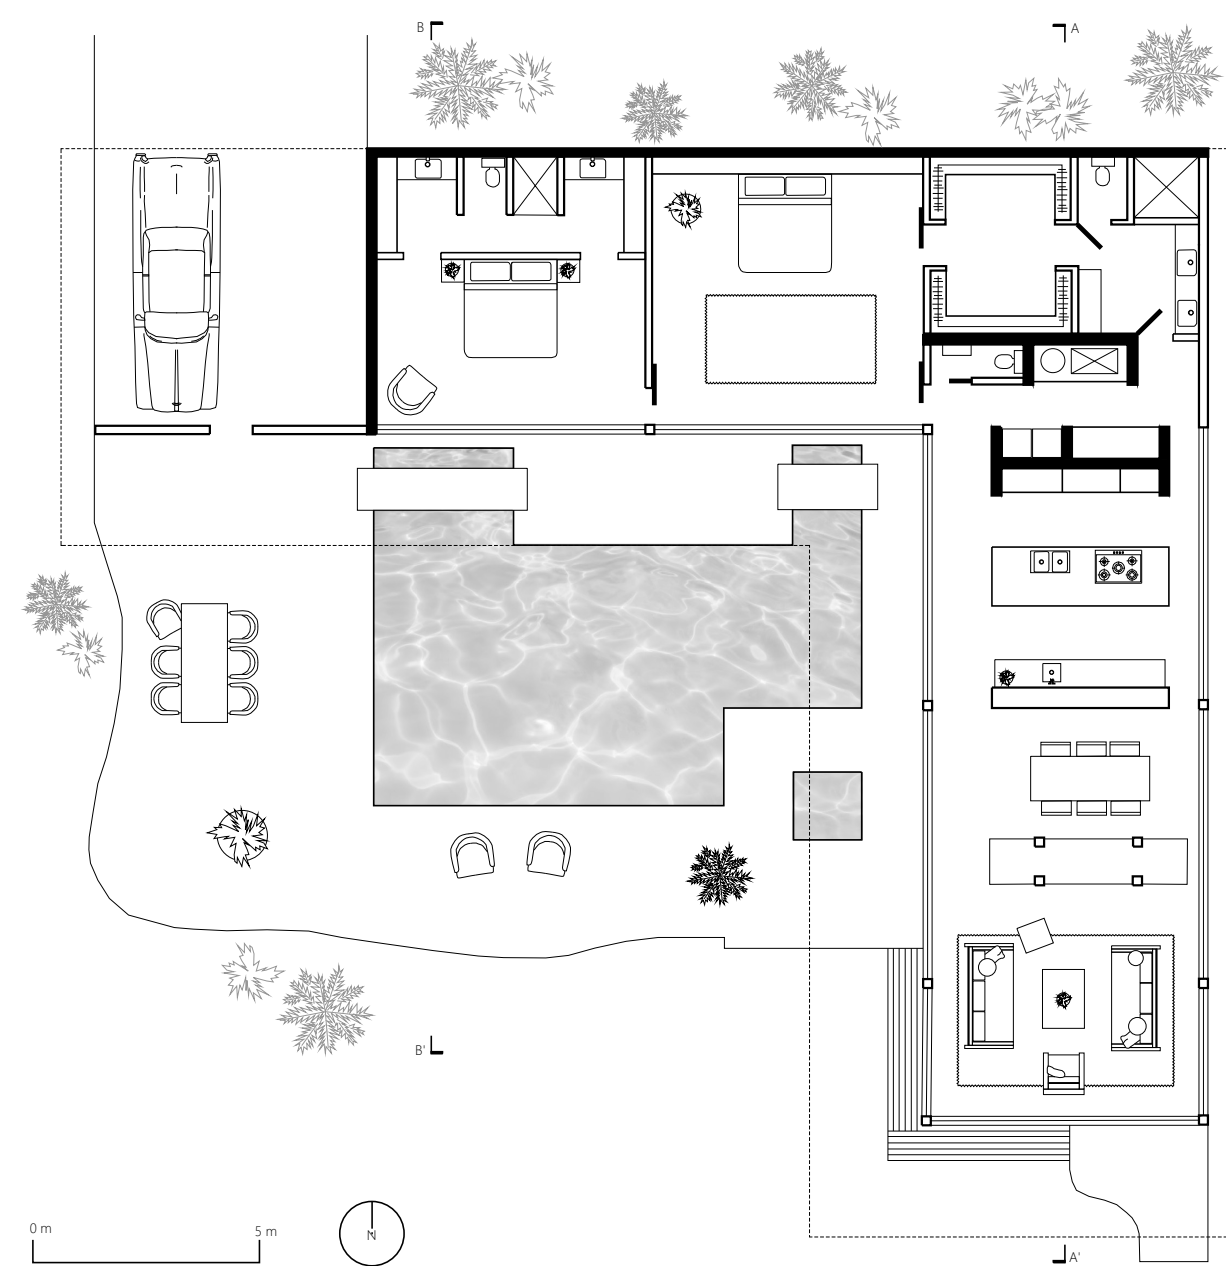

STAHL HOUSE: 'Post War Housing'

Los Angeles, California, USA: Pierre Koenig - 1960

ENDS 302 - Madison Simboli

Context Plan

Section A - A'

Famous Julius Shulman Photographs

Plan

Pool Light Reflection Section B - B'