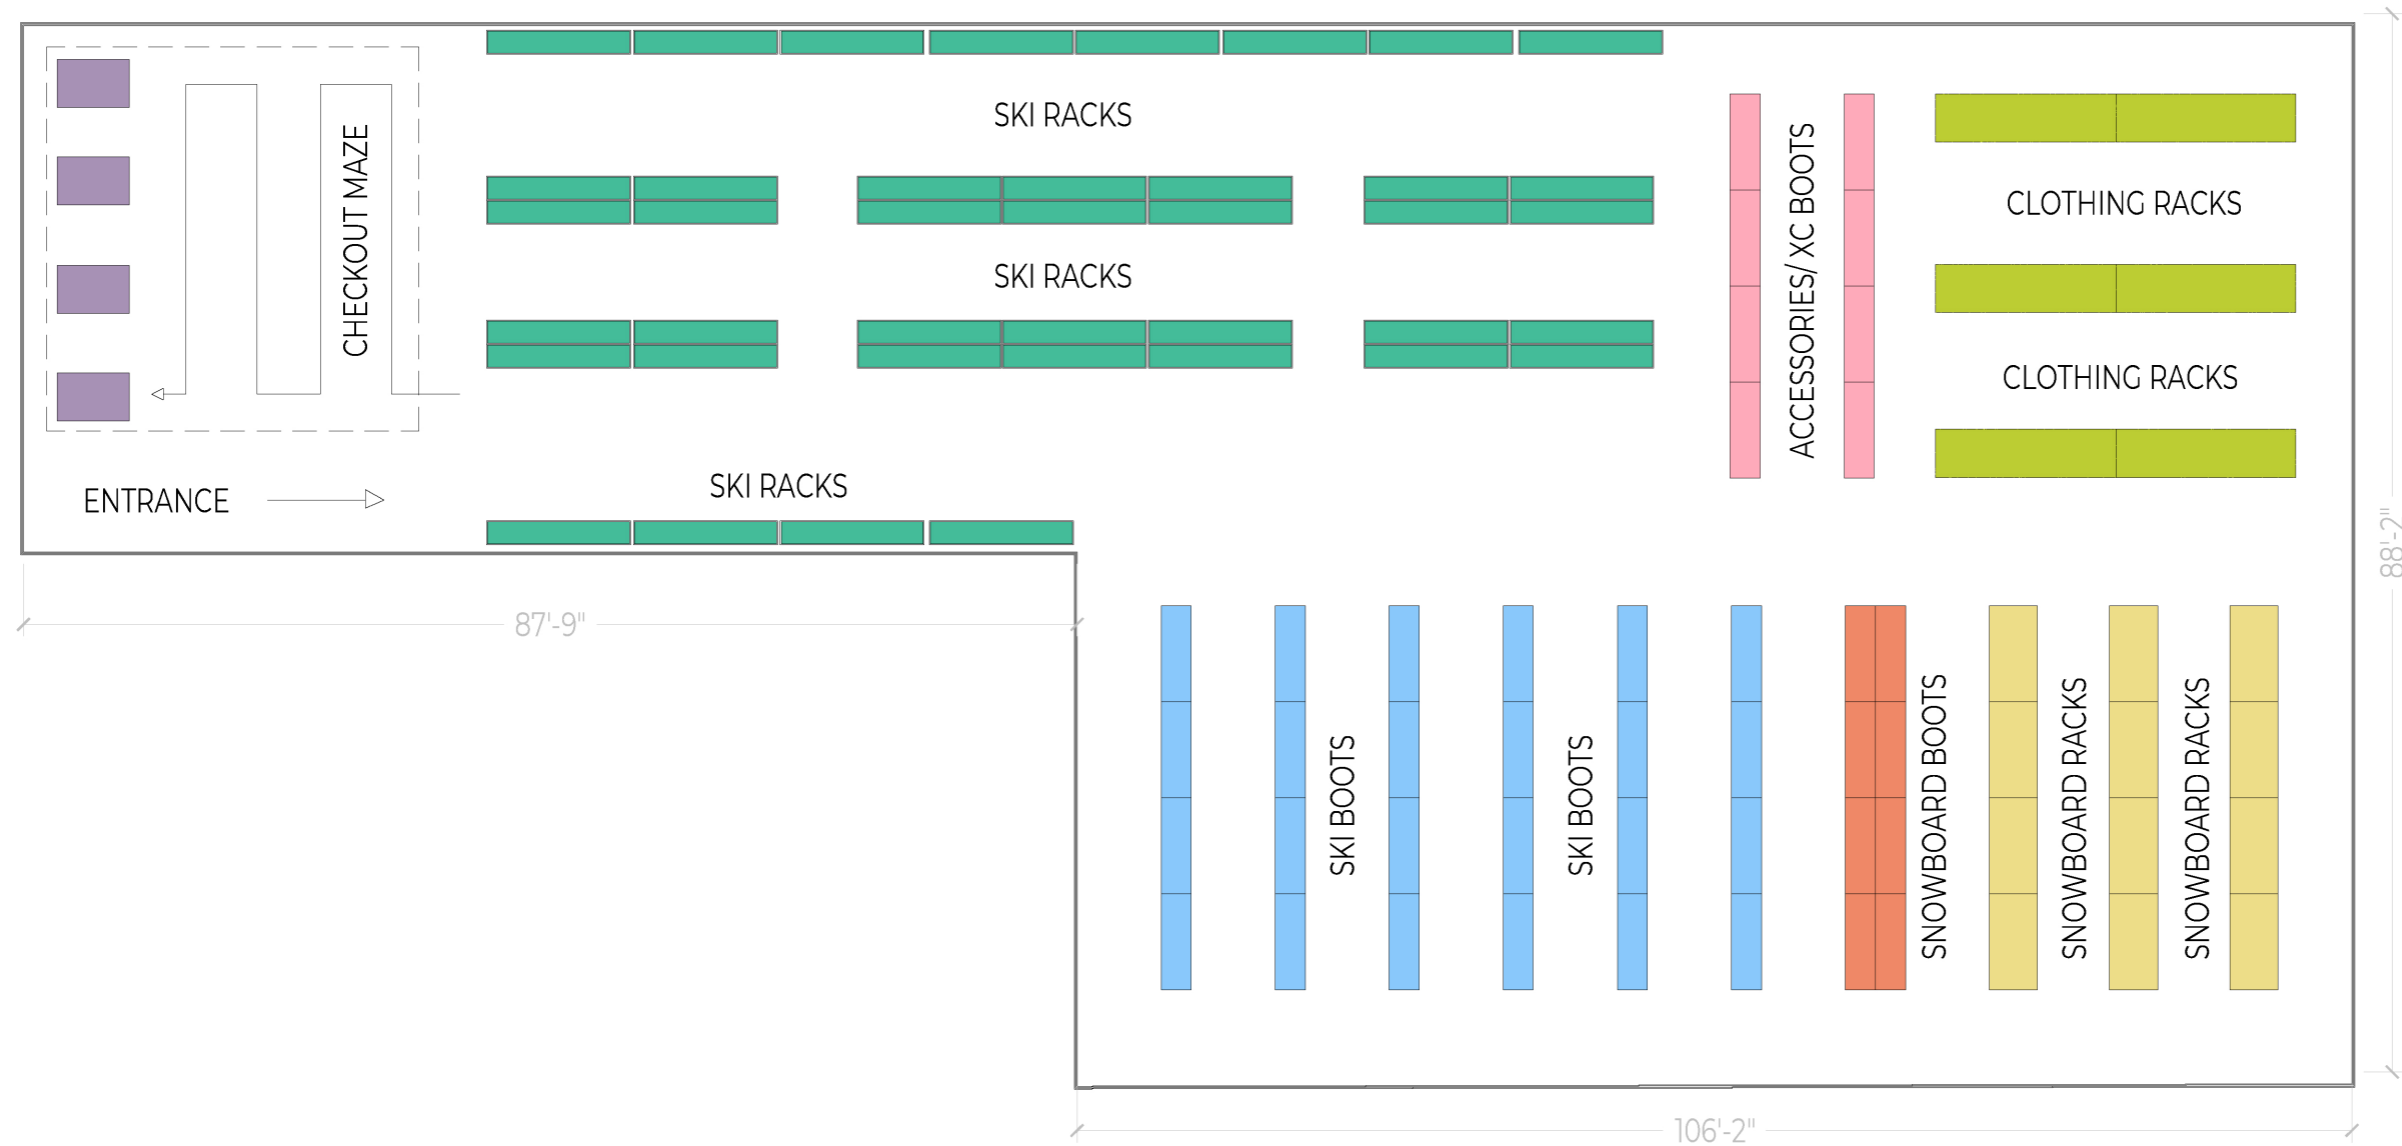

Boise Community Ski Swap

BOISE COMMUNITY SKI SWAP MAP

RACKING LAYOUT
1/16"=1'

MAP CREATED BY:

DATE:	09.05.2021
PROJECT NO.:	001